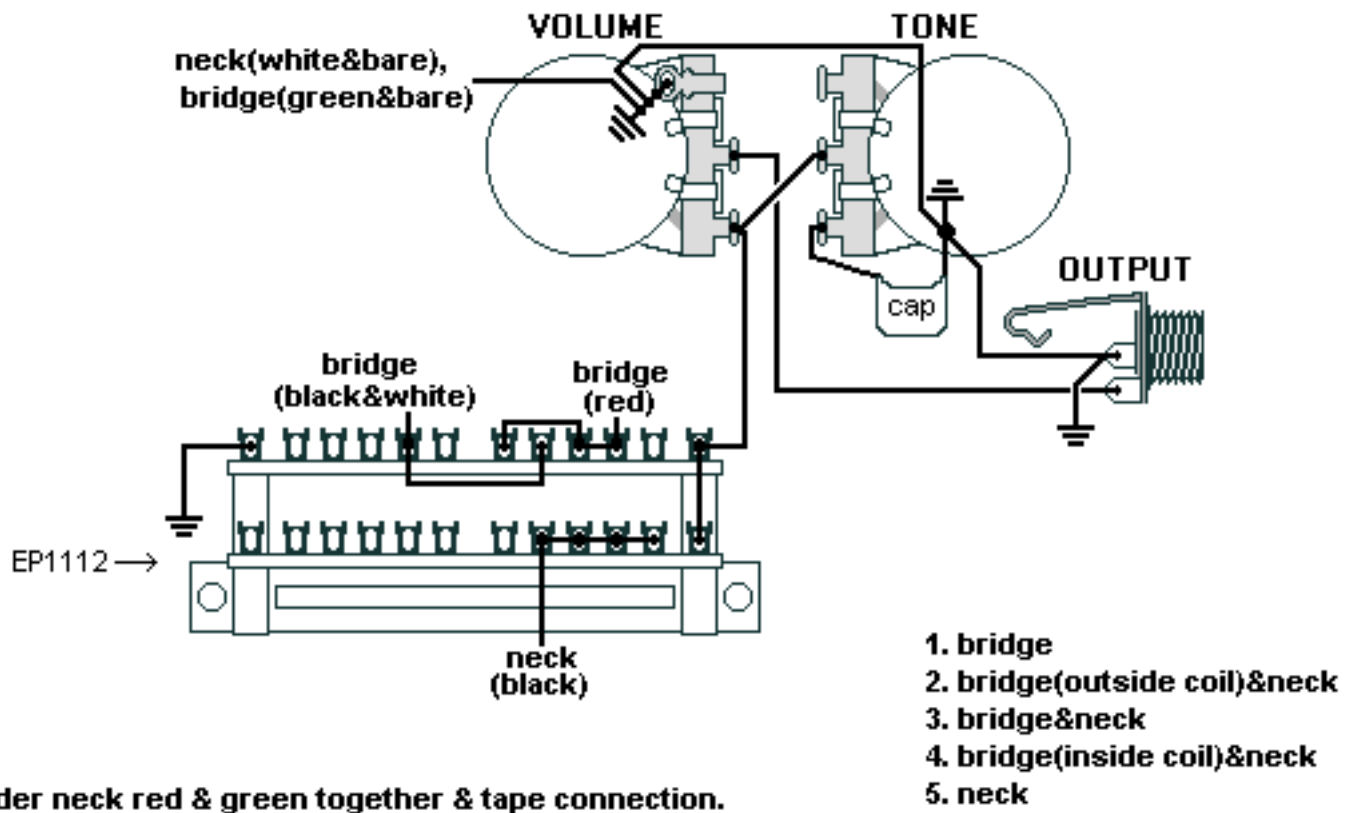

DiMarzio, Inc.

1388 Richmond Terrace, PO Box 100387, Staten Island, NY 10310, Tel(718)981-9286, Fax(718)720-5296

1 HUM, 1 VIRTUAL VINTAGE, DIMARZIO 5-WAY #EP1112

Note: Tailpiece should be connected to common ground.
All grounds \perp must be connected.