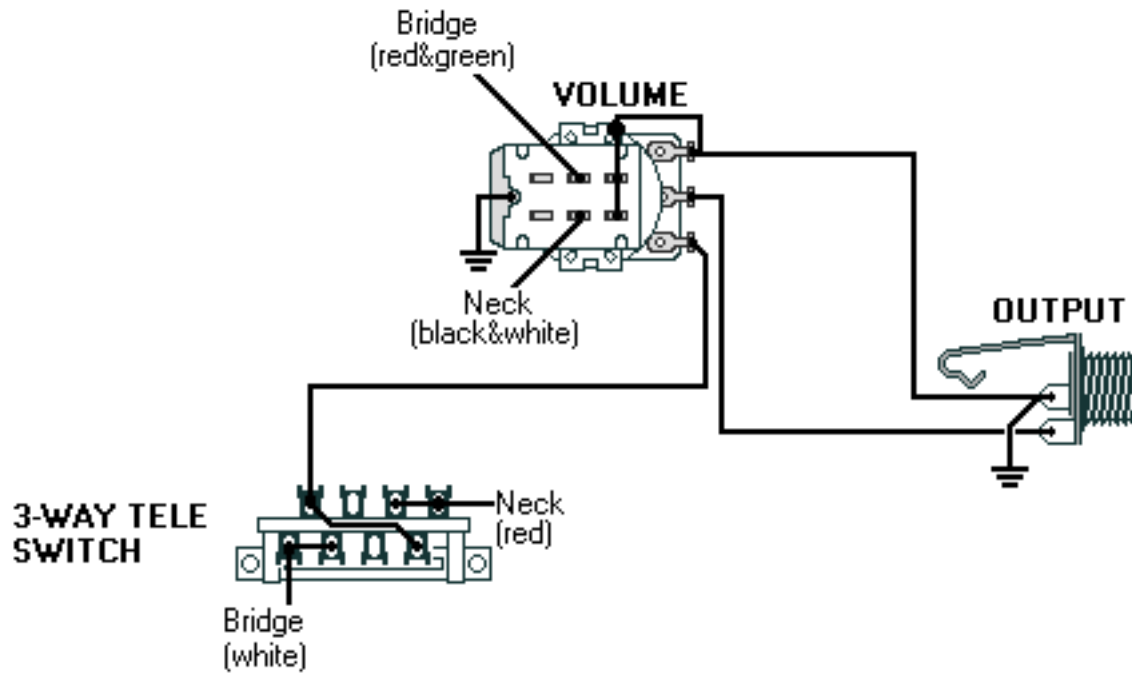

DiMarzio, Inc.

1388 Richmond Terrace, PO Box 100387, Staten Island, NY 10310, Tel(718)981-9286, Fax(718)720-5296

1 HS, 1 HB, push/pull splits both pickups

All other pickup wires not shown or mentioned go to ground.

Note: Tailpiece should be connected to common ground.

All grounds \perp must be connected.

Copyright (C) 2003 DiMarzio, Inc. All rights reserved