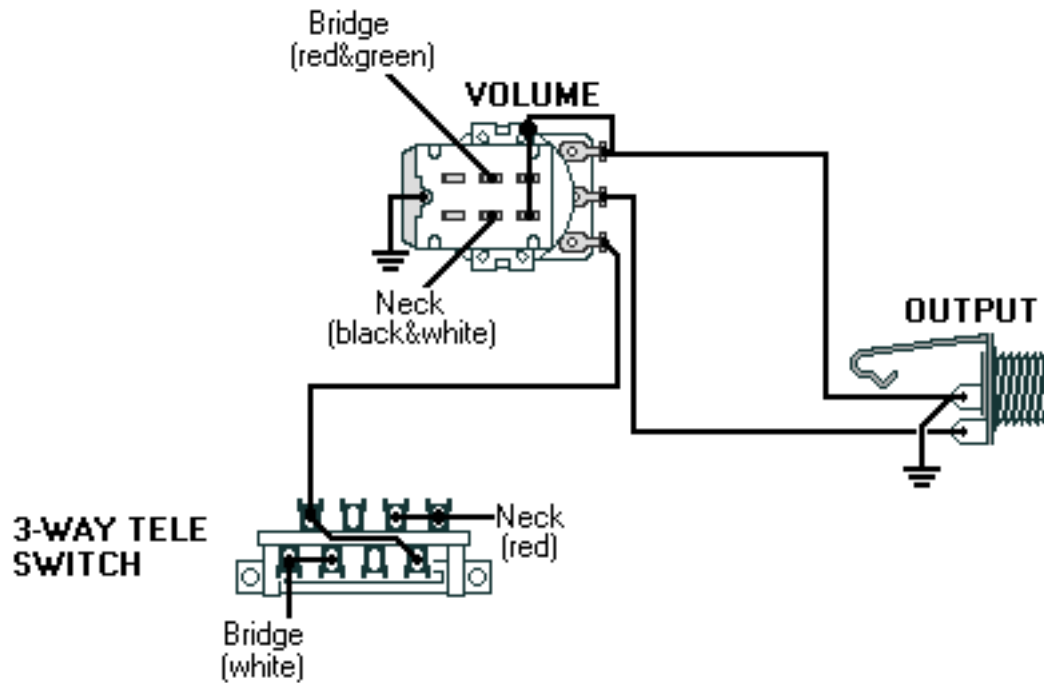

DiMarzio, Inc.

1388 Richmond Terrace, PO Box 100387, Staten Island, NY 10310, Tel(718)981-9286, Fax(718)720-5296

1HS, 1 humbucker, push/pull split both pickups

All other pickup wires not shown or mentioned go to ground.

Note: Tailpiece should be connected to common ground.

All grounds \perp must be connected.

Copyright (C) 2003 DiMarzio, Inc. All rights reserved