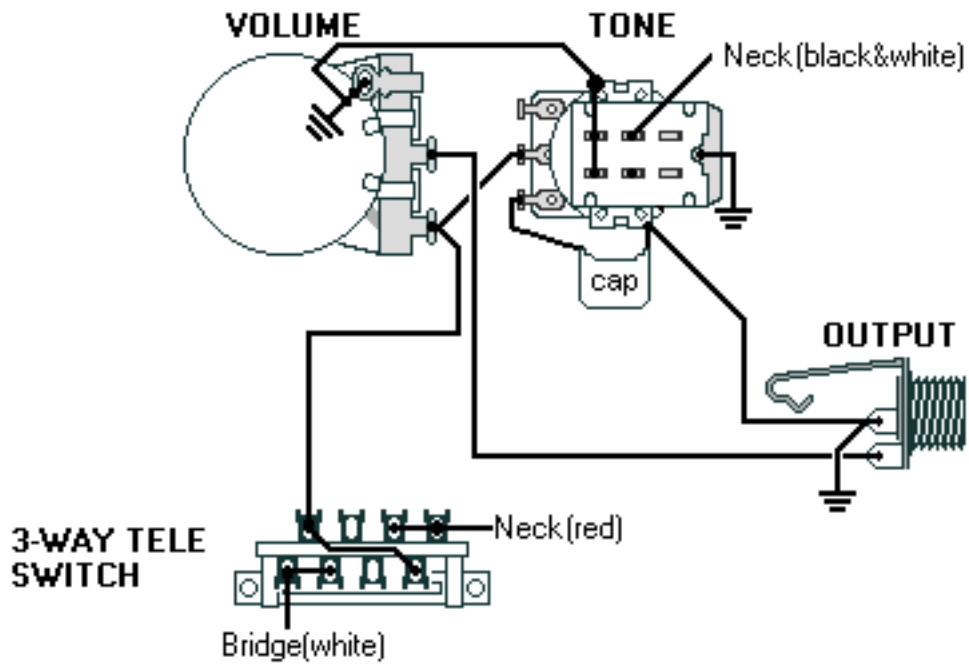

DiMarzio, Inc.

1388 Richmond Terrace, PO Box 100387, Staten Island, NY 10310, Tel(718)981-9286, Fax(718)720-5296

**Humbucker neck, True Velvet T bridge,
push/pull splits bridge**

All other pickup wires not shown or mentioned go to ground.

Note: Tailpiece should be connected to common ground.

All grounds \perp must be connected.

Copyright (C) 2003 DiMarzio, Inc. All rights reserved