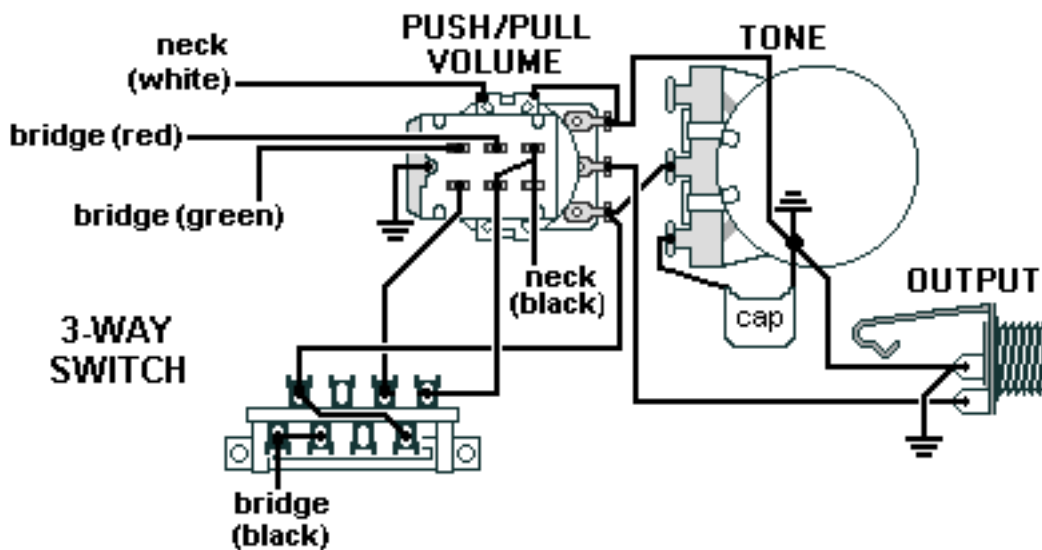

DiMarzio, Inc.

1388 Richmond Terrace, PO Box 100387, Staten Island, NY 10310, Tel(718)981-9286, Fax(718)720-5296

(SERIES SWITCHING) Twang King Neck, Fast Track Bridge

The switch works in the bridge & middle position only. (for both diagrams)

Note: Tailpiece should be connected to common ground.

All grounds \perp must be connected.

Copyright (C) 2003 DiMarzio, Inc. All rights reserved