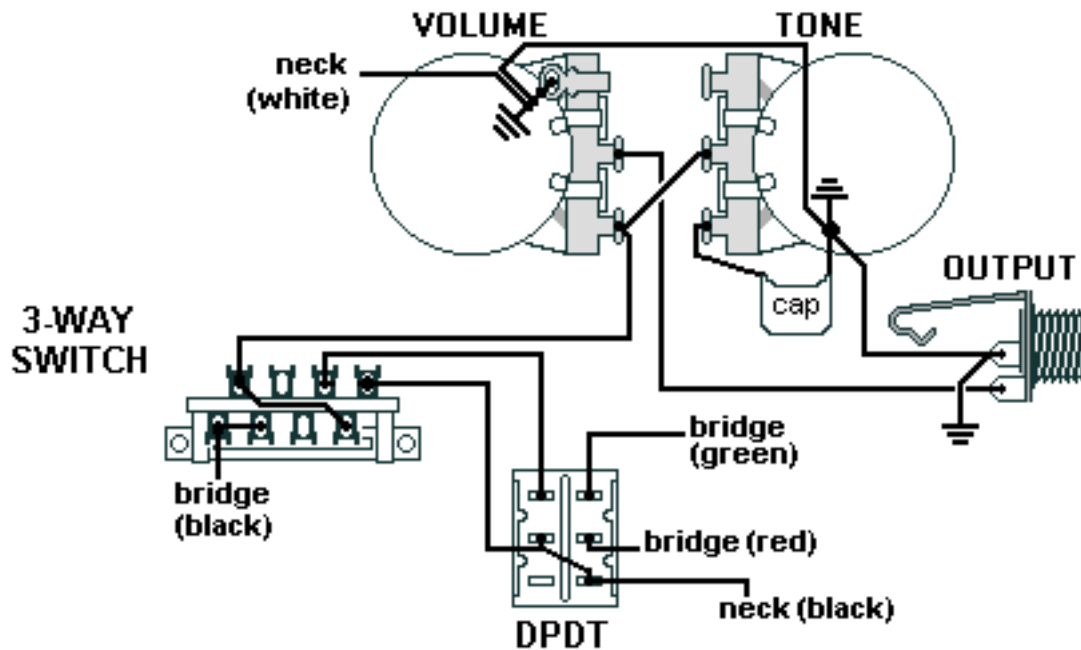

DiMarzio, Inc.

1388 Richmond Terrace, PO Box 100387, Staten Island, NY 10310, Tel(718)981-9286, Fax(718)720-5296

(SERIES SWITCHING) Twang King Neck, Fast Track Bridge

The switch works in the bridge & middle position only. (for both diagrams)

Note: Tailpiece should be connected to common ground.

All grounds \perp must be connected.

Copyright (C) 2003 DiMarzio, Inc. All rights reserved