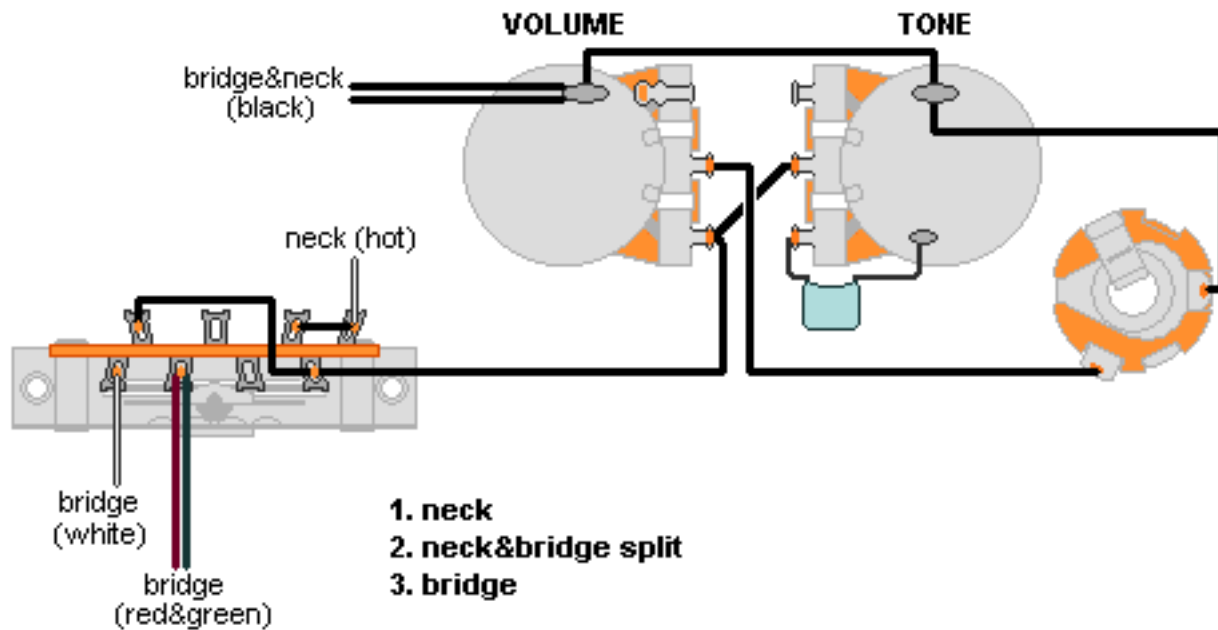

DiMarzio, Inc.

1388 Richmond Terrace, PO Box 100387, Staten Island, NY 10310, Tel(718)981-9286, Fax(718)720-5296

1HUM. BRIDGE, 1 DP172, 3-WAY

**Note: Tailpiece should be connected to common ground.
All grounds \perp must be connected.**