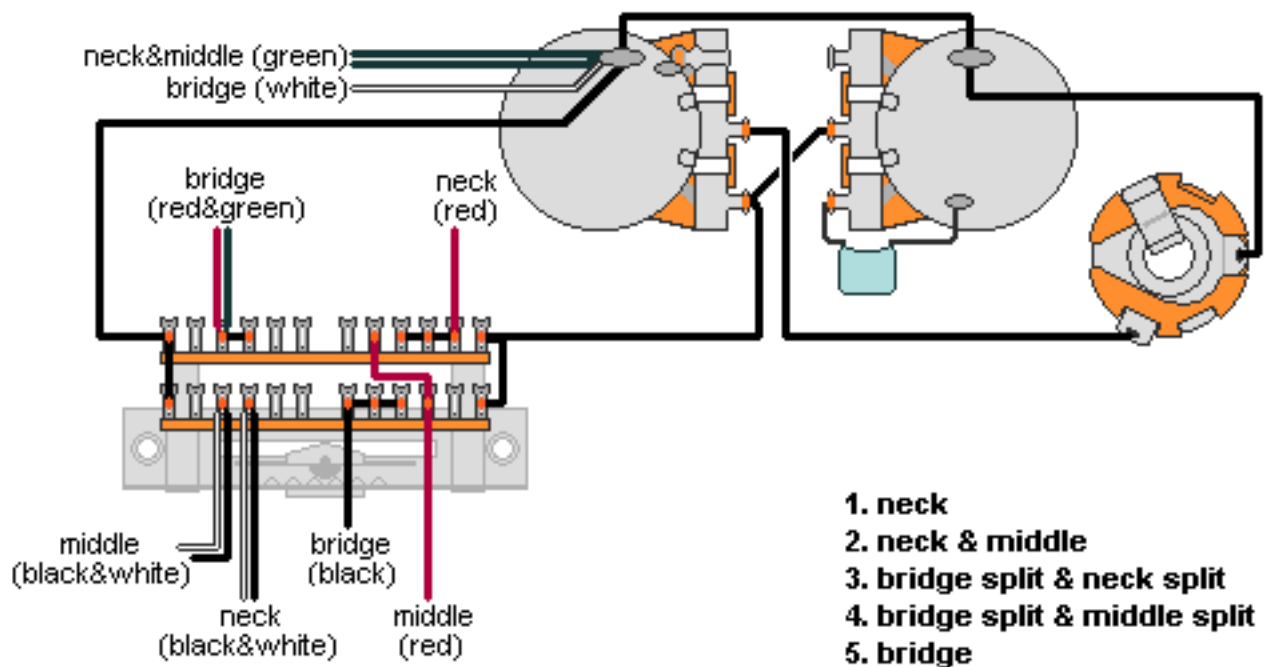

DiMarzio, Inc.

1388 Richmond Terrace, PO Box 100387, Staten Island, NY 10310, Tel(718)981-9286, Fax(718)720-5296

1 HUM., 2 VIRTUAL VINTAGE, EP1112 SWITCH

**Note: Tailpiece should be connected to common ground.
All grounds \perp must be connected.**