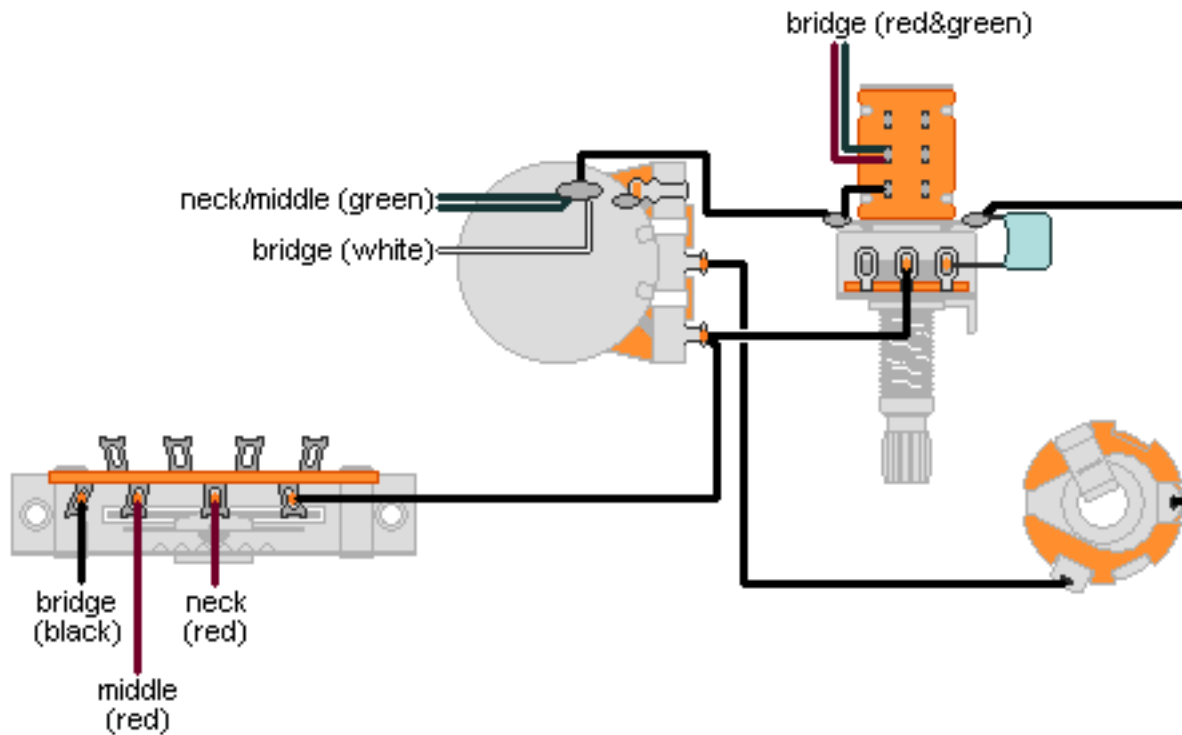

DiMarzio, Inc.

1388 Richmond Terrace, PO Box 100387, Staten Island, NY 10310, Tel(718)981-9286, Fax(718)720-5296

1HUM., 2 VV, 5-WAY, 1VOL., 1PUSH/PULL TONE (split bridge)

For neck&middle, solder the black and white wires together and tape up each connection.

**Note: Tailpiece should be connected to common ground.
All grounds \perp must be connected.**

Copyright (C) 2003 DiMarzio, Inc. All rights reserved