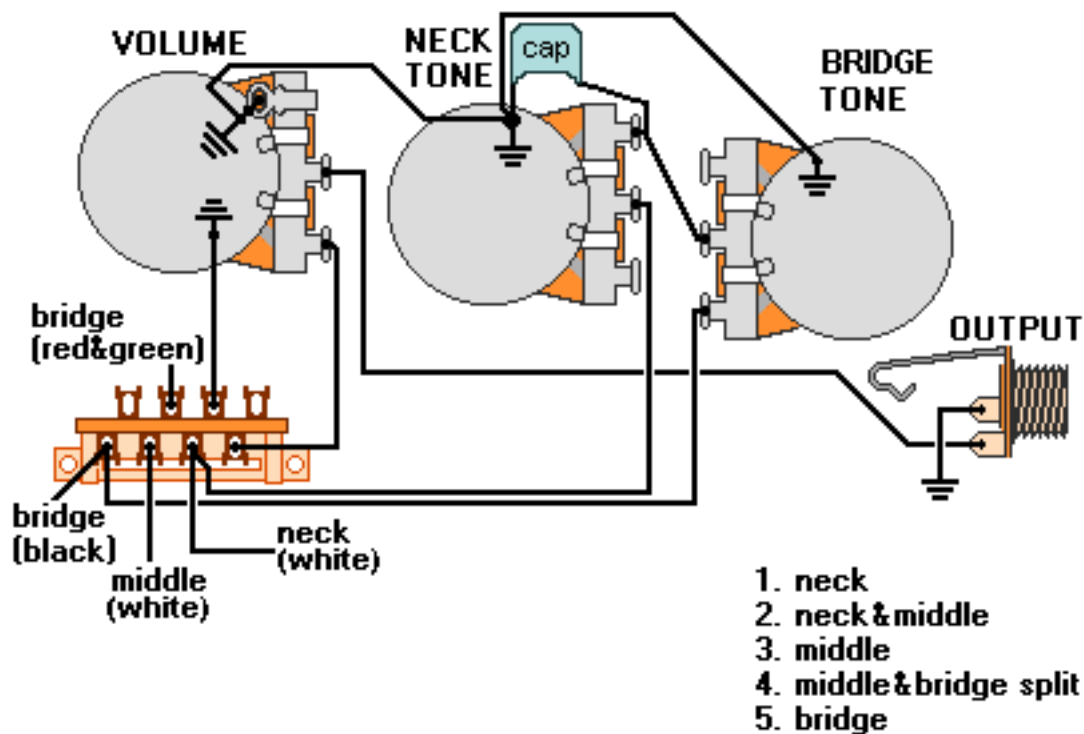

DiMarzio, Inc.

1388 Richmond Terrace, PO Box 100387, Staten Island, NY 10310, Tel(718)981-9286, Fax(718)720-5296

HUM,SINGLE,SINGLE WITH SPLIT BRIDGE (MIDDLE PICKUP REVERSE POLARITY)

All other pickup wires not shown or mentioned go to ground.

Note: Tailpiece should be connected to common ground.

All grounds \perp must be connected.

Copyright (C) 2003 DiMarzio, Inc. All rights reserved