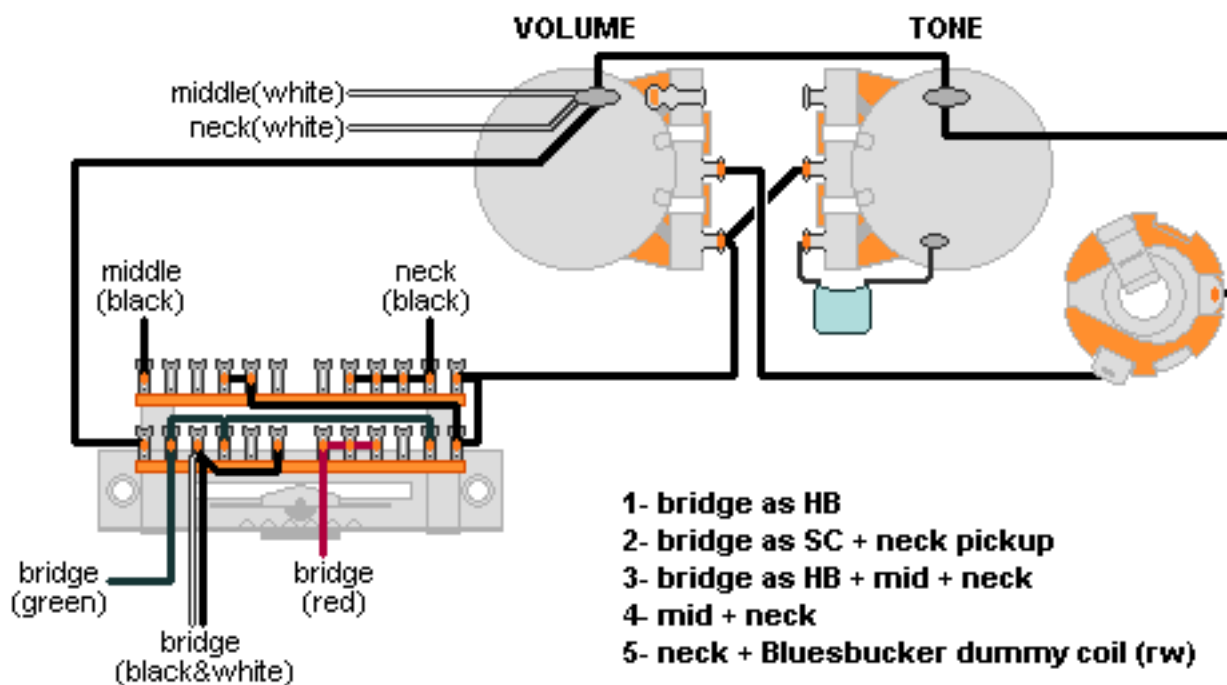

DiMarzio, Inc.

1388 Richmond Terrace, PO Box 100387, Staten Island, NY 10310, Tel(718)981-9286, Fax(718)720-5296

BLUESBUCKER, SINGLE, SINGLE, 5-WAY MULTIPOLE middle(north), neck(south-reverse polarity)

Neck pickup should be rw/rp with Bluesbucker hot coil
Mid pickup should be rw/rp with neck pickup

Note: Tailpiece should be connected to common ground.
All grounds \perp must be connected.

Copyright (C) 2003 DiMarzio, Inc. All rights reserved