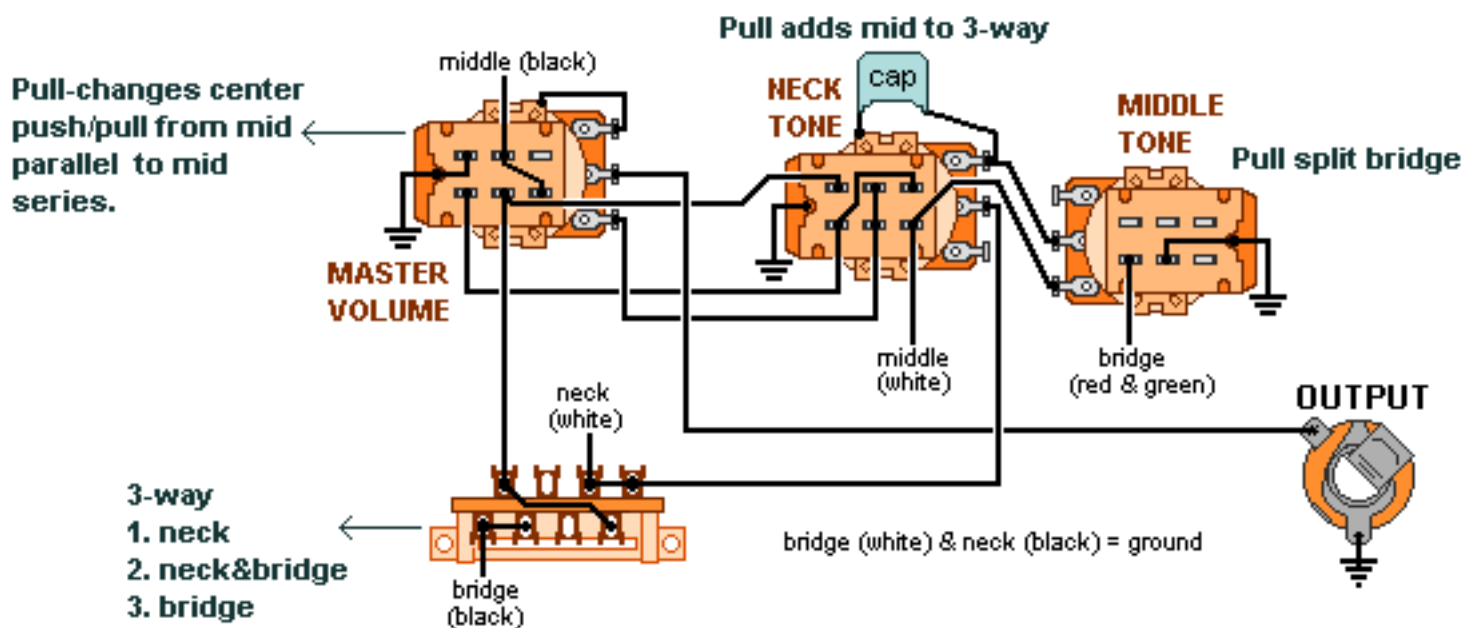

DiMarzio, Inc.

1388 Richmond Terrace, PO Box 100387, Staten Island, NY 10310, Tel(718)981-9286, Fax(718)720-5296

1 Hum., 2 singles (center reverse polarity), 3-way, 3 push/pull

**Note: Tailpiece should be connected to common ground.
All grounds \perp must be connected.**