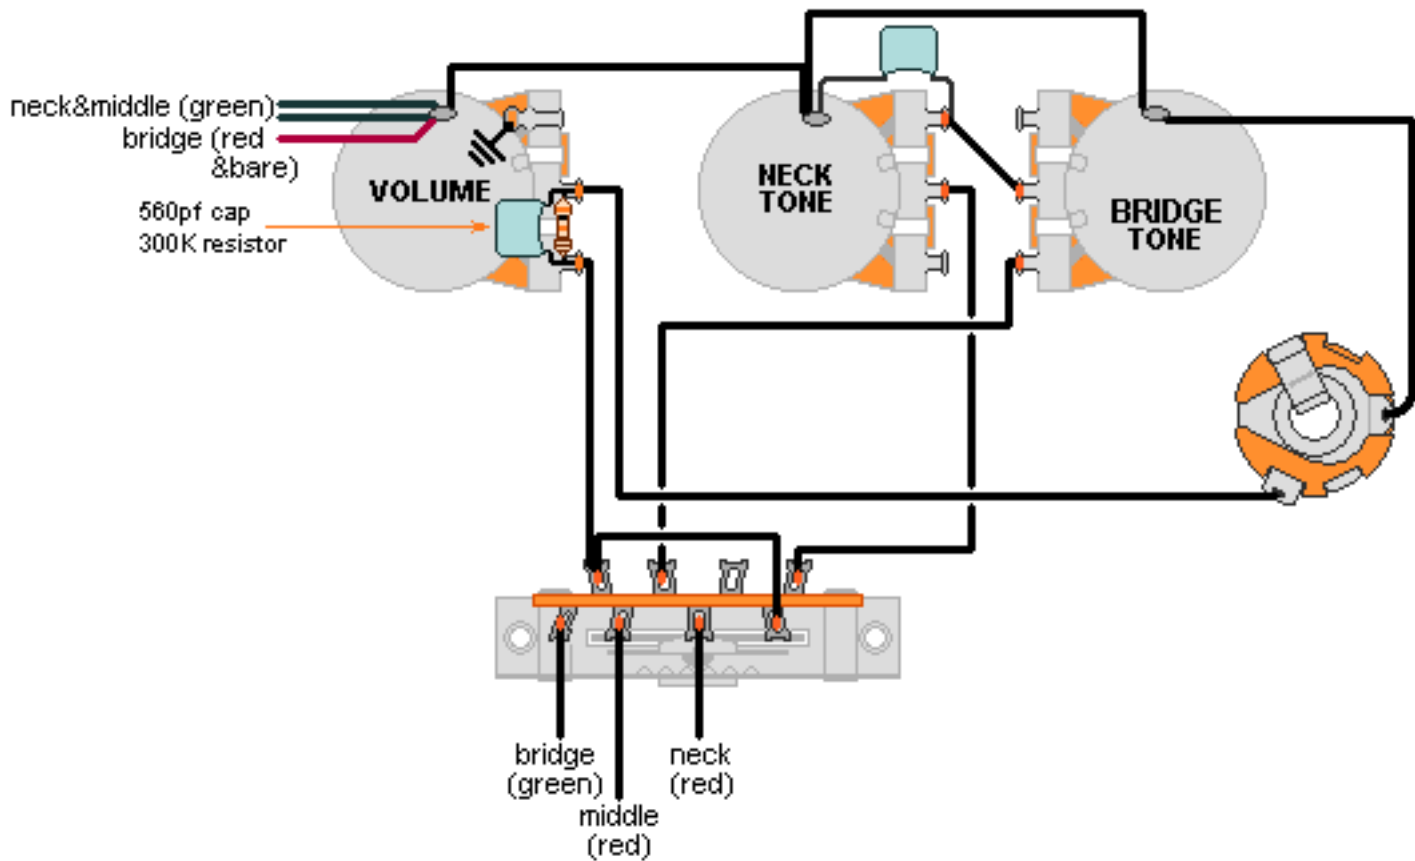

DiMarzio, Inc.

1388 Richmond Terrace, PO Box 100387, Staten Island, NY 10310, Tel(718)981-9286, Fax(718)720-5296

1 HUMBUCKER, 2 AREA BRIDGE TONE CONTROL

For each pickup, solder the black&white wires together and tape up each connection.

**Note: Tailpiece should be connected to common ground.
All grounds \perp must be connected.**

Copyright (C) 2003 DiMarzio, Inc. All rights reserved