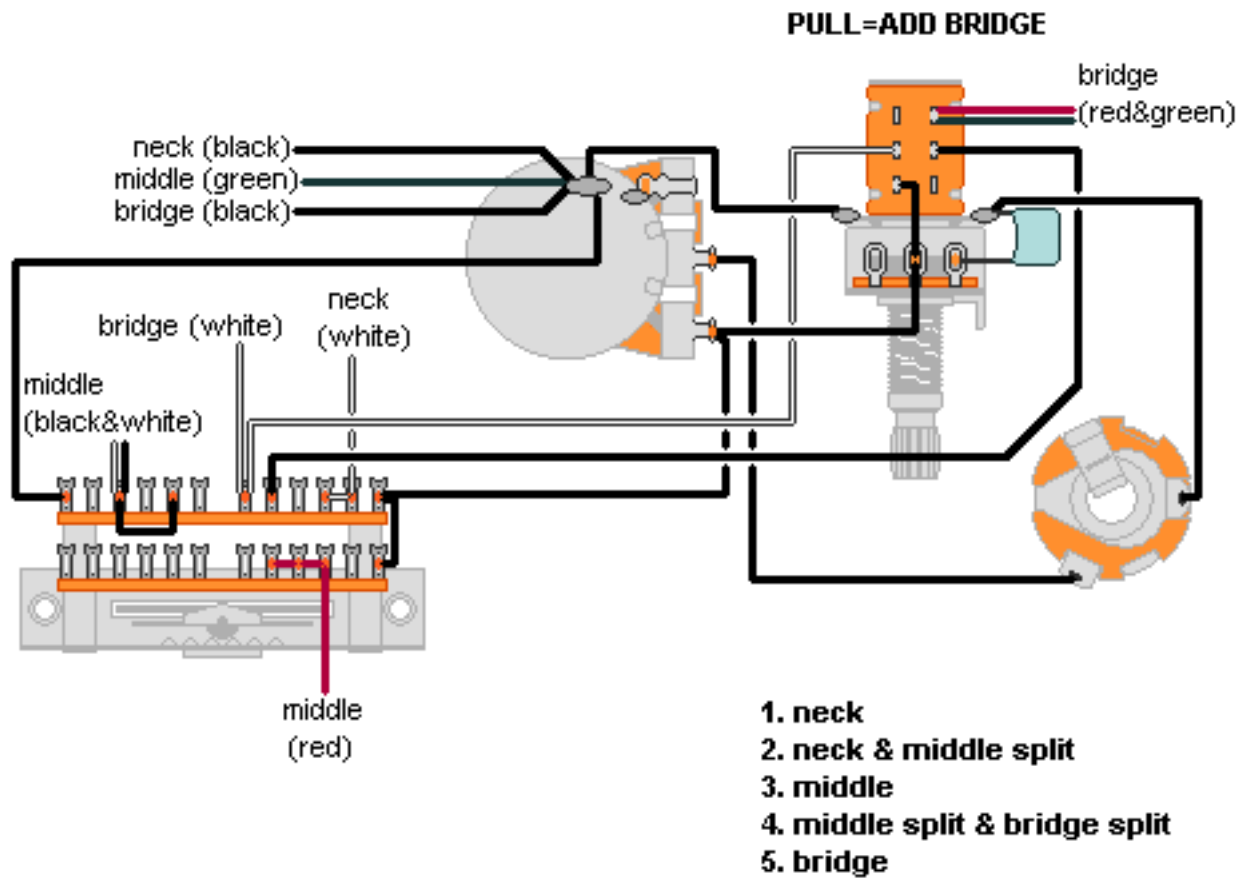

DiMarzio, Inc.

1388 Richmond Terrace, PO Box 100387, Staten Island, NY 10310, Tel(718)981-9286, Fax(718)720-5296

1HUM., 1 VIRTUAL VINT., 1 SINGLE, PUSH/PULL TONE (add bridge)

**Note: Tailpiece should be connected to common ground.
All grounds \perp must be connected.**