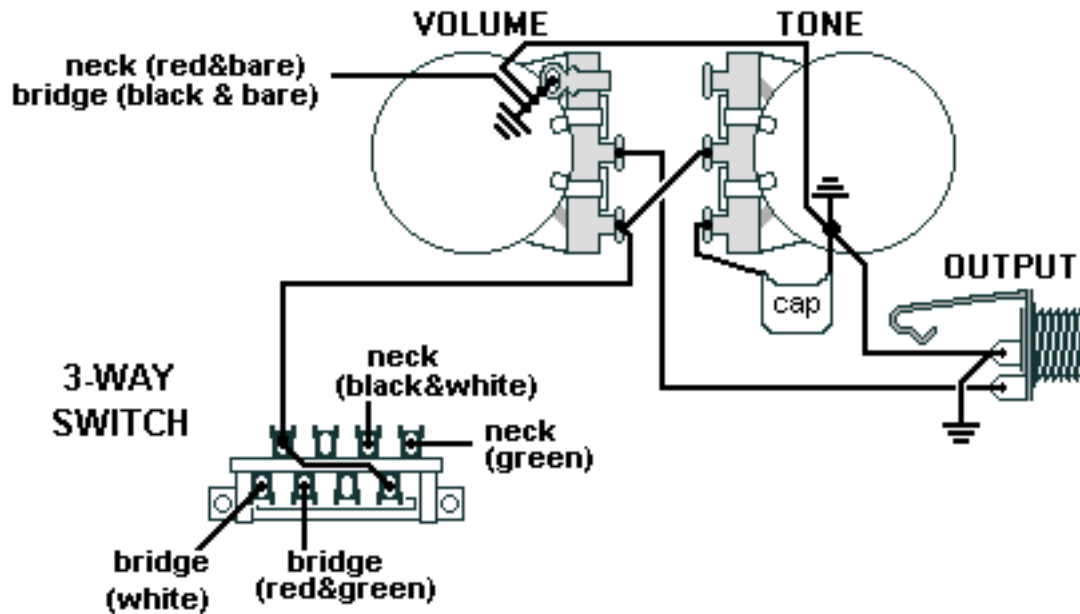

DiMarzio, Inc.

1388 Richmond Terrace, PO Box 100387, Staten Island, NY 10310, Tel(718)981-9286, Fax(718)720-5296

**1 HUM.(bridge),1 VIRTUAL VINTAGE (neck),
3-WAY (parallel split center)**

**Note: Tailpiece should be connected to common ground.
All grounds \perp must be connected.**