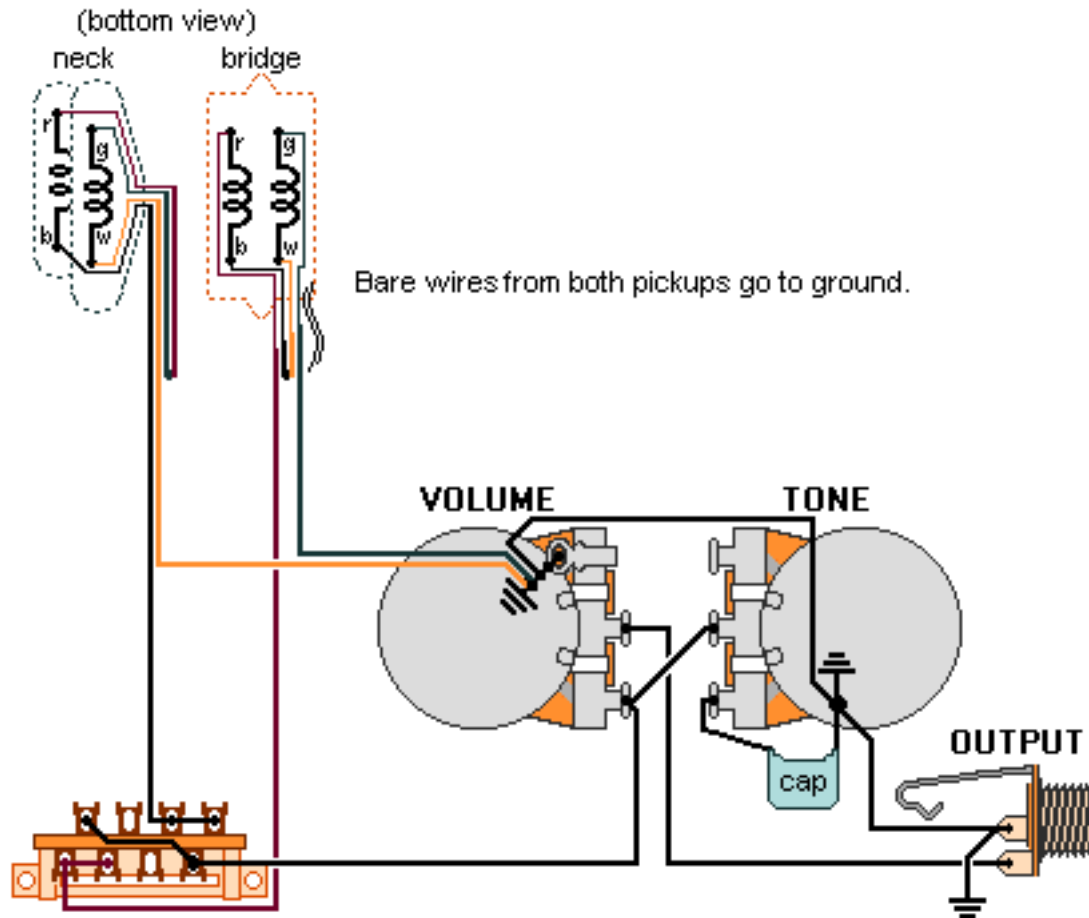

DiMarzio, Inc.

1388 Richmond Terrace, PO Box 100387, Staten Island, NY 10310, Tel(718)981-9286, Fax(718)720-5296

1HS/V, 1HUM., 3-WAY SWITCH

**Note: Tailpiece should be connected to common ground.
All grounds \perp must be connected.**