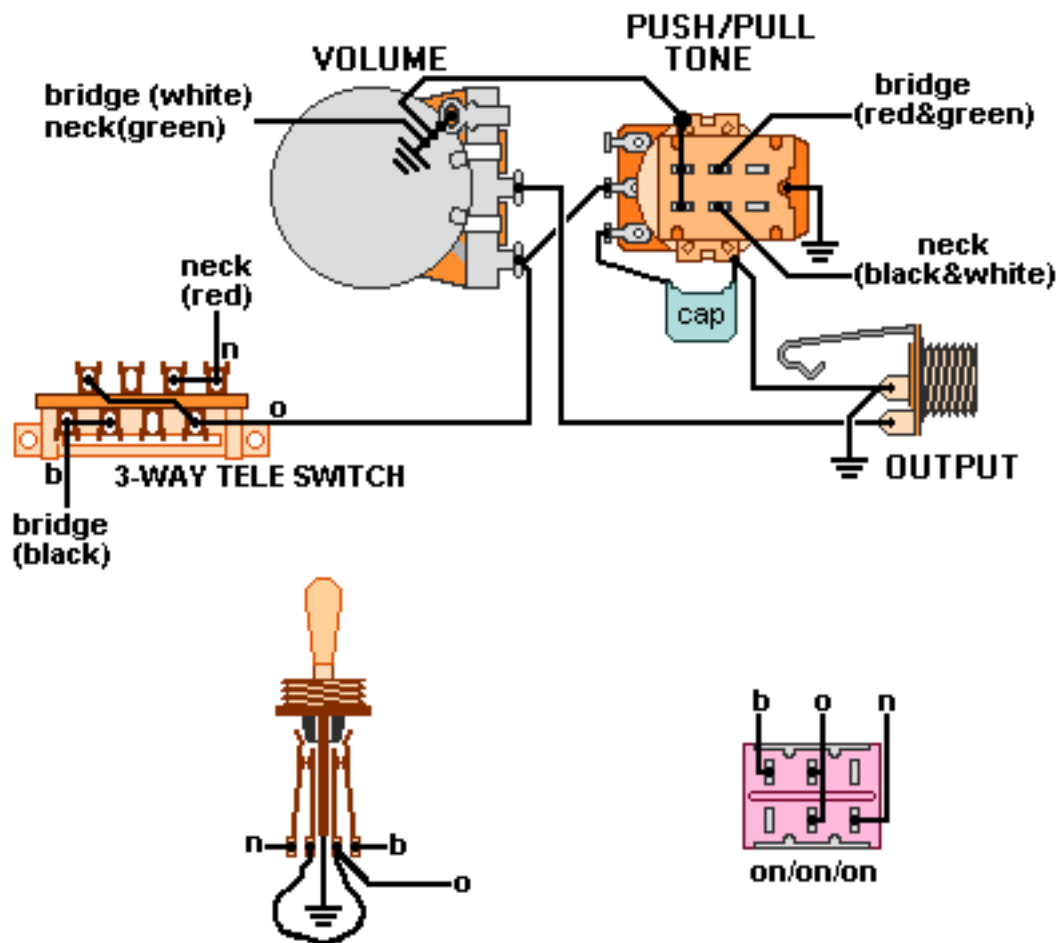

DiMarzio, Inc.

1388 Richmond Terrace, PO Box 100387, Staten Island, NY 10310, Tel(718)981-9286, Fax(718)720-5296

1 VV/HS, 1 HUMBUCKER, 3-WAY, PUSH/PULL SPLIT TONE

All other pickup wires not shown or mentioned go to ground.

Note: Tailpiece should be connected to common ground.

All grounds \perp must be connected.

Copyright (C) 2003 DiMarzio, Inc. All rights reserved