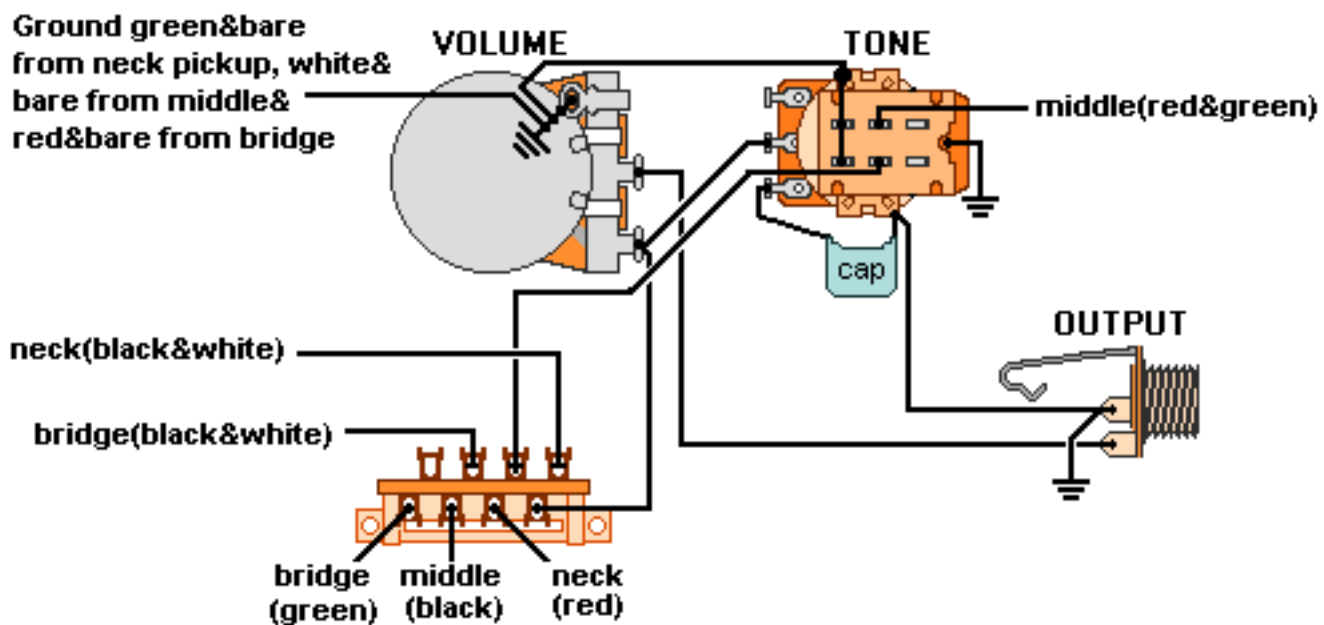

DiMarzio, Inc.

1388 Richmond Terrace, PO Box 100387, Staten Island, NY 10310, Tel(718)981-9286, Fax(718)720-5296

2HS/VV, 1HUM, STANDARD 5-WAY, PUSH/PULL SPLIT ALL IN 2,3 & 4 POSITIONS

Middle pickup reverse polarity

**Note: Tailpiece should be connected to common ground.
All grounds \perp must be connected.**

Copyright (C) 2003 DiMarzio, Inc. All rights reserved