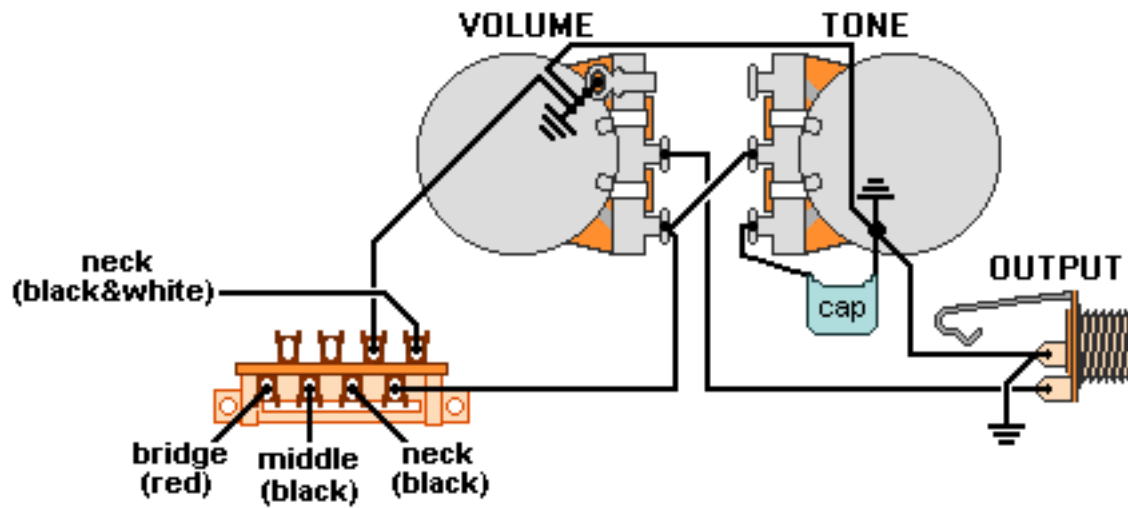

DiMarzio, Inc.

1388 Richmond Terrace, PO Box 100387, Staten Island, NY 10310, Tel(718)981-9286, Fax(718)720-5296

**Bluesbucker neck, reverse-polarity Blue Velvet middle,
reverse-polarity Twang King bridge**

**Note: Tailpiece should be connected to common ground.
All grounds \perp must be connected.**

Copyright (C) 2003 DiMarzio, Inc. All rights reserved